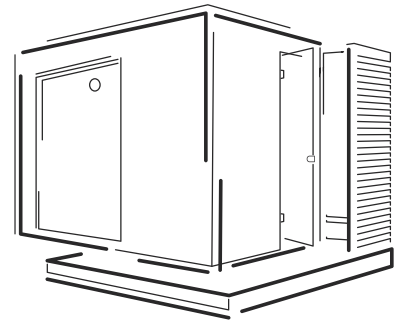

KUUT Electric SAUNA L B A S I C