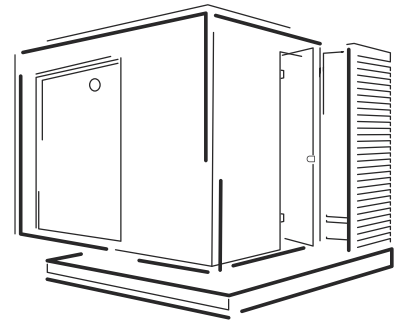

PRODUCT DESCRIPTION

SPECIFICATION

People	4 persons
Frame	Spruce
Shape	Rectangle
Room	2
Sauna area	3.50m ²
Total height	2656mm
Exterior Cladding	21mm
Interior Cladding	15mm
Wall thickness	169mm
Insulation	100mm
External dimension	2190x3265mm
Outside door size	800x2050mm
Inside door size	800x2000mm
Metal frame (can be operated with forklift)	2110x3185mm

- A-500-B Sauna bucket
- Thermo-/hygrometer wooden
- Wooden hourglass wooden

Lighting

- Spotlight in vestibule
- Outdoor light
- 2 LED strip light (under upper bench and backrest) without dimmer

Glass door with lock- opaque 8mm tempered glass

Terrace wood plastic composite 1 side and one wooden grille

KUUT Electric SAUNA L B A S I C

DELIVERY

Size of pallets (LxWxH)	2200x3270mm H=2500mm
Weight	1200kg

Sauna 2,19x3,185m is delivered to the customer **assembled**.