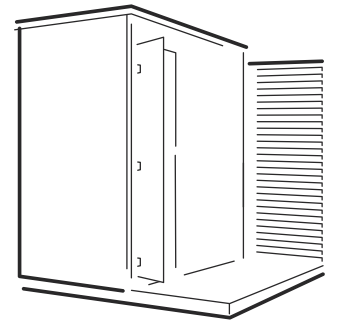

PRODUCT DESCRIPTION

SPECIFICATION

People	2 persons
Frame	Spruce
Shape	Square
Room	1
Sauna area	3.40m ²
Total height	2500mm
Exterior Cladding	21mm
Interior Cladding	15mm
Wall thickness	169mm
Insulation	100mm
External dimension	2192x2192mm
Door size	800x2050mm
Metal frame (can be operated with forklift)	2110x2110mm

Terrace wood plastic composite 1 side and one wooden grille

KUUT Electric SAUNA M B A S I C

DELIVERY

Sauna 2,19x2,19m is delivered to the customer **assembled**.

FLOOR STRUCTURE

- Floor finish 36mm
- Water proofing
- Plywood 20mm
- Metal frame with insulation 100x150x6

ACCESSORIES

Sentiotec thermometer
and hygrometer
A-210-THW

ACCESSORIES

Sentiotec Wooden hourglass
552-EP

KUUT Electric SAUNA M B A S I C

LIGHTING

Spotlight LED GTV, 3W, 4000K, ORIS lamp
LD-ORW03W-NB-E
Ø90mmx12mm (25mm)

OUTDOOR LIGHTING

ELED-631, 6W, LED, IP54
105x120x160mm

LIGHTING

LED strip light
24V, 5W/m, 3000K

ELECTRICITY

Power plug 16A IP44

DOOR

Glasshouse door
2050x800mm