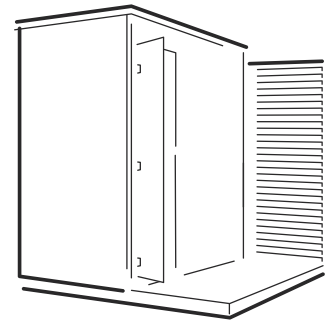

PRODUCT DESCRIPTION

SPECIFICATION

People	2 persons
Frame	Spruce
Shape	Square
Room	1
Sauna area	3.40m ²
Total height	2500mm
Exterior Cladding	21mm
Interior Cladding	15mm
Wall thickness	169mm
Insulation	100mm
External dimension	2192x2192mm
Door size	800x2050mm
Metal frame (can be operated with forklift)	2110x2110mm

- A-500-B Sauna bucket
- Thermo-/hygrometer wooden
- Wooden hourglass wooden

Lighting

- Outdoor light
- 2 LED strip light (under upper bench and backrest) without dimmer

Glass door with lock- opaque 8mm tempered glass

Terrace wood plastic composite 1 side and one wooden grille

KUUT Electric SAUNA M B A S I C

DELIVERY

Sauna 2,19x2,19m is delivered to the customer **assembled**.

FLOOR STRUCTURE

- Floor finish 36mm
- Water proofing
- Plywood 20mm
- Metal frame with insulation 100x150x6