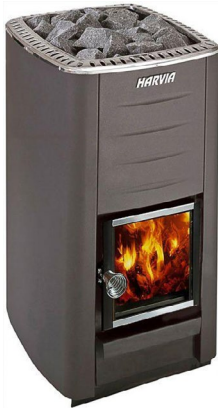

P R O D U C T D E S C R I P T I O N

SPECIFICATION

People	2 persons
Frame	Spruce
Shape	Square
Room	1
Sauna area	3.40m ²
Total height	2500mm
Exterior Cladding	21mm
Interior Cladding	15mm
Wall thickness	169mm
Insulation	100mm
External dimension	2192x2192mm
Door size	800x2050mm
Metal frame (can be operated with forklift)	2110x2110mm

BASIC

Materials

- Wall Alder STP 15x90mm AB
- Bench Alder 28x90mm
- Floor Alder rest on waterproof plywood

M3 heater (for wood burning model)

Black chimney for M3 heater (for wood burning model)

Protective sheath for M3 heater (for wood burning model)

Accessories

- A-500-B Sauna bucket
- Thermo-/hygrometer, wooden
- Wooden hourglass, wooden

Lighting

- Outdoor light
- 2 LED strip light (under upper bench and backrest) without dimmer

Glass door with lock- opaque 8mm tempered glass

HEATER

Harvia M3
390x430x710mm

CHIMNEY

Black steel chimney
WHP1500M
Ø220x1500mm
Ø115mm smoke outlet

BLACK STEEL CHIMNEY EXTENSION

WHP500M
Ø220x500mm
Ø115mm smoke outlet

SAFETY

Protective sheath
for a wood-heated
stove
WL450
480x455x800mm